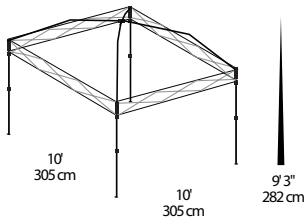

## Portable Canopy

- The one piece scissor-style frame canopy offers a quick and easy set up, plus more structural integrity than other canopies
  - Powder coated steel frame for long-lasting durability
  - Choose from 3 canopy height options — simply adjust the poles until the desired height, then snap in place
  - Polyester canopy with factory sealed seams and a weather resistant PU coating.
  - Gylines at each corner anchor the canopy during high winds and inclement weather.\*
  - Polyester mesh sidewalls are sold separately: 2660050 (see below)
- \* Johnson Outdoors recommends anchoring the canopy every time it is set up.

<b>Frame</b>	1 piece steel scissor frame
<b>Canopy</b>	300D Stormshield® polyester oxford, 800mm
<b>Floor Area</b>	100 sq. ft.
<b>Center Height</b>	9' 3"
<b>Pack Size</b>	52" x 9" x 9" wheeled carry bag
<b>Color</b>	Sage
<b>Weight</b>	47 lb