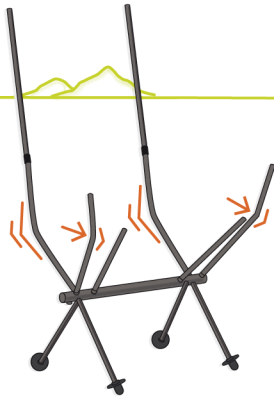

Eureka!

INSTRUCTIONS | Tagalong Highback (2571128)

1