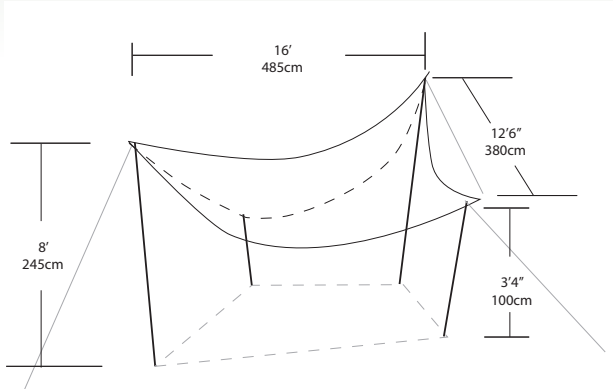

TARPS & SHELTERS

VCS Backpacking System

If you like to backpack and canoe in all conditions but need a rest break from the elements and insects then check out the Backpacker VCS system. Easy to pack, easy to set up, the VCS provides rain and shade protection and a bug free environment with room to move.

Backpacker VCS Tarp **4lb 8oz**

- Constructed with UV resistant Armattech polyester for years of dependable use.
- 12 feet, 6 in. side measurement with a 16 foot diagonal measure.
- Side release buckle locations for quick attachment of optional bug room.

Backpacker VCS Mesh Room **3lb**

- All 4 walls and roof are constructed with 40D noseum mesh.
- Set up dimensions provide a 6 foot peak height and 8'6"x8'6" floor coverage.
- Attaches easily to the VCS Tarp by connecting the side release buckles.

Backpacker VCS Frame **2lb**

- 4 pole set enables proper set up when trees are not available.
- Using a seamless 6000 aluminum frame combining light weight with superior strength.
- Main poles use a nesting system for compact storage.

Tarp

4 lb 8 oz
2.27 kg

Mesh

3 lb
3.63 kg

Complete System

9 lb 8 oz
4.31 kg

Fly	75D Armattech Polyester 1500mm
Mesh	noseum polyester
Frame	6000 aluminum