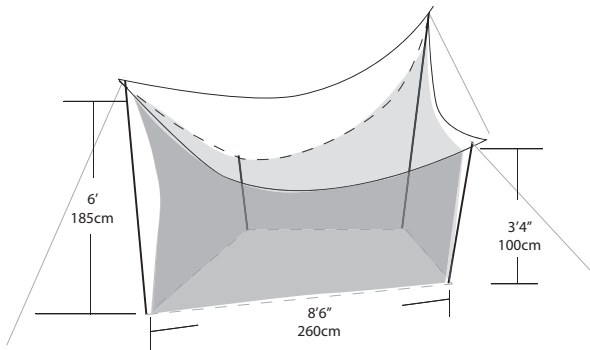

TARPS & SHELTERS

VCS Backpacking System

If you like to backpack and canoe in all conditions but need a rest break from the elements and insects then check out the Backpacker VCS system. Easy to pack, easy to set up, the VCS provides rain and shade protection and a bug free environment with room to move.

Backpacker VCS Tarp **4lb 8oz**

- Constructed with UV resistant Armattech polyester for years of dependable use.
- 12 feet, 6 in. side measurement with a 16 foot diagonal measure.
- Side release buckle locations for quick attachment of optional bug room.

Backpacker VCS Mesh Room **3lb**

- All 4 walls and roof are constructed with 40D noseum mesh.
- Set up dimensions provide a 6 foot peak height and 8'6"x8'6" floor coverage.
- Attaches easily to the VCS Tarp by connecting the side release buckles.

Backpacker VCS Frame **2lb**

- 4 pole set enables proper set up when trees are not available.
- Using a seamless 6000 aluminum frame combining light weight with superior strength.
- Main poles use a nesting system for compact storage.

Tarp

4 lb 8 oz
2.27 kg

Mesh

3 lb
3.63 kg

Complete System

9 lb 8 oz
4.31 kg

Fly	75D Armattech Polyester 1500mm
Mesh	noseum polyester
Frame	6000 aluminum