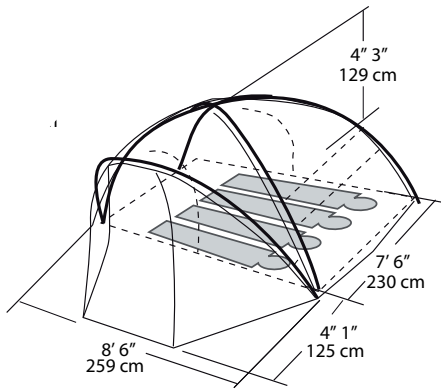

BACKPACKING Series

Susten 4

Category 3 season performance

- Ideal for extended backpacking/canoe trips
- Full weather protection fly sheet with peak air flow ventilation
- Oversized main vestibule makes foul weather entry easy and dry
- Vestibule supplies excellent covered storage maximizing internal space
- Two doors for ease of entry

 lb. kg.	MAX	10 lb 6 oz
	MIN	9 lb 12 oz
	MAX	4.72 kg
	MIN	4.42 kg

Fly	75D polyester 1500mm
Floor	75D polyester 2000mm
Breathability	68D noseeum mesh
Frame	Aluminum 11mm