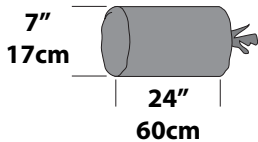

BACKPACKING Series

Susten 4

Category 3 season performance

- Ideal for extended backpacking/canoe trips
- Full weather protection fly sheet with peak air flow ventilation
- Oversized main vestibule makes foul weather entry easy and dry
- Vestibule supplies excellent covered storage maximizing internal space
- Two doors for ease of entry

 lb. kg.	MAX	10 lb 6 oz
	MIN	9 lb 12 oz
	MAX	4.72 kg
	MIN	4.42 kg

Fly	75D polyester 1500mm
Floor	75D polyester 2000mm
Breathability	68D noseeum mesh
Frame	Aluminum 11mm