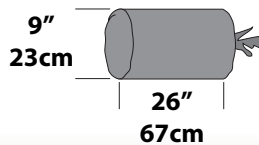

RECREATIONAL Family

Suite V Series 4 Aluminum

Category Recreational Family

- Unique frame design provides maximum internal tent height where you appreciate it the most, at the front of the tent.
- Unique 3 pole V shape dome provides spacious livability in a small overall footprint
- High door entry leads into vestibule that ensures dry tent entry
- Sidewall windows can be opened even during a downpour, partially, creating excellent ventilation
- Double D door front entry
- 4 storage pockets
- Optional footprints available

Fly	75D Stormshield 1500m
Floor	150D Armatech 2000m
Breathability	50D polyester no-see-um mesh
Frame uses	aluminum