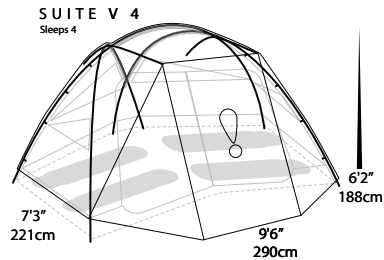

RECREATIONAL Family

Suite V Series 4 Aluminum

Category Recreational Family

- Unique frame design provides maximum internal tent height where you appreciate it the most, at the front of the tent.
- Unique 3 pole V shape dome provides spacious livability in a small overall footprint
- High door entry leads into vestibule that ensures dry tent entry
- Sidewall windows can be opened even during a downpour, partially, creating excellent ventilation
- Double D door front entry
- 4 storage pockets
- Optional footprints available

Fly	75D Stormshield 1500m
Floor	150D Armatech 2000m
Breathability	50D polyester no-see-um mesh
Frame uses	aluminum