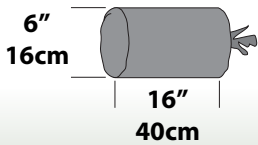

PERFORMANCE Light

Spitfire Solo/Duo

 lb. <hr style="width: 50%; margin: 0 auto;"/> kg.	MAX	3 lb 5 oz
	MIN	2 lb 12 oz
	MAX	1.5 kg
	MIN	1.2 kg

 lb. <hr style="width: 50%; margin: 0 auto;"/> kg.	MAX	4 lb 5 oz
	MIN	4 lb
	MAX	1.9 kg
	MIN	1.8 kg

Category **3 season ultralight**

- Simple two pole tunnel design sets up in seconds.
- Interior mesh panels and High/Low venting ensure all weather comfort.
- Lightweight aluminum frames.
- Armatech polyester fly fabric for improved durability from damaging UV rays.
- Optional footprints available

1	Fly 75D Armatech polyester 1500mm Floor 70D nylon 1500mm Breathability 40D noseum mesh Frame Aluminum 9mm
----------	--

2	Fly 75D Armatech polyester 1500mm Floor 70D nylon 1500mm Breathability 40D noseum mesh Frame Aluminum 9mm
----------	--