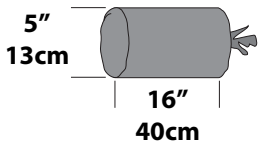

PERFORMANCE Light

Spitfire Solo/Duo

 lb. <hr style="width: 50%; margin: 0 auto;"/> kg.	MAX	3 lb 5 oz
	MIN	2 lb 12 oz
	MAX	1.5 kg
	MIN	1.2 kg

 lb. <hr style="width: 50%; margin: 0 auto;"/> kg.	MAX	4 lb 5 oz
	MIN	4 lb
	MAX	1.9 kg
	MIN	1.8 kg

Category **3 season ultralight**

- Simple two pole tunnel design sets up in seconds.
- Interior mesh panels and High/Low venting ensure all weather comfort.
- Lightweight aluminum frames.
- Armatech polyester fly fabric for improved durability from damaging UV rays.
- Optional footprints available

1	Fly 75D Armatech polyester 1500mm Floor 70D nylon 1500mm Breathability 40D noseum mesh Frame Aluminum 9mm
----------	--

2	Fly 75D Armatech polyester 1500mm Floor 70D nylon 1500mm Breathability 40D noseum mesh Frame Aluminum 9mm
----------	--