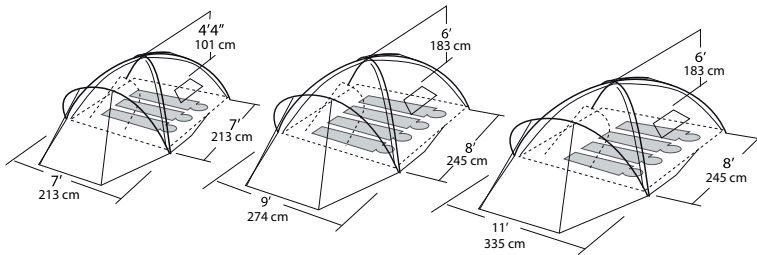

RECREATIONAL

**Pinery
300/400/500**

Pinery 300/400

Pinery 500

Category *3 season recreational*

- Large vestibule protects door ensuring dry entry and providing covered storage.
- Vents in vestibules combined with internal mesh panels create excellent ventilation.

7X7
 lb. MAX 9 lb 8 oz
 kg. MIN 9 lb
 MAX 4.08 kg
 MIN 4.31 kg

7X7

Fly 75D polyester Armatech 1500mm
Floor 75D polyester Armatech 1500mm
Breathability 68D breathable noseeum mesh
Frame Fiberglass

9x8
 lb. MAX 16 lb 8 oz
 kg. MIN 16 lb
 MAX 7.5 kg
 MIN 7.25 kg

9x8

Fly 75D polyester Armatech 1500mm
Floor 75D polyester Armatech 1500mm
Breathability 68D breathable noseeum mesh
Frame Fiberglass

8x11
 lb. 19 lb 10 oz
 kg. 8.7 kg

8x11

Fly 75D polyester Armatech 1500mm
Floor 75D polyester Armatech 1500mm
Breathability 68D breathable noseeum mesh
Frame Fiberglass