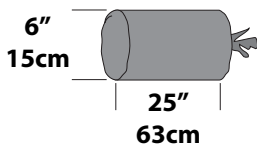

RECREATIONAL

**Pinery
300/400/500**

Pinery 300/400

Pinery 500

Category *3 season recreational*

- Large vestibule protects door ensuring dry entry and providing covered storage.
- Vents in vestibules combined with internal mesh panels create excellent ventilation.

7X7
 lb. MAX 9 lb 8 oz
 kg. MIN 9 lb
 MAX 4.08 kg
 MIN 4.31 kg

7X7

Fly 75D polyester Armatech 1500mm
Floor 75D polyester Armatech 1500mm
Breathability 68D breathable noseeum mesh
Frame Fiberglass

9x8
 lb. MAX 16 lb 8 oz
 kg. MIN 16 lb
 MAX 7.5 kg
 MIN 7.25 kg

9x8

Fly 75D polyester Armatech 1500mm
Floor 75D polyester Armatech 1500mm
Breathability 68D breathable noseeum mesh
Frame Fiberglass

8x11
 lb. 19 lb 10 oz
 kg. 8.7 kg

8x11

Fly 75D polyester Armatech 1500mm
Floor 75D polyester Armatech 1500mm
Breathability 68D breathable noseeum mesh
Frame Fiberglass