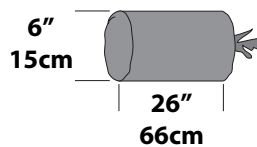

RECREATIONAL

**Pinery
300/400/500**

Pinery 300/400

Pinery 500

Category *3 season recreational*

- Large vestibule protects door ensuring dry entry and providing covered storage.
- Vents in vestibules combined with internal mesh panels create excellent ventilation.

7X7
 lb. MAX 9 lb 8 oz
 kg. MIN 9 lb
 MAX 4.08 kg
 MIN 4.31 kg

7X7

Fly 75D polyester Armatech 1500mm
Floor 75D polyester Armatech 1500mm
Breathability 68D breathable noseeum mesh
Frame Fiberglass

9x8
 lb. MAX 16 lb 8 oz
 kg. MIN 16 lb
 MAX 7.5 kg
 MIN 7.25 kg

9x8

Fly 75D polyester Armatech 1500mm
Floor 75D polyester Armatech 1500mm
Breathability 68D breathable noseeum mesh
Frame Fiberglass

8x11
 lb. 19 lb 10 oz
 kg. 8.7 kg

8x11

Fly 75D polyester Armatech 1500mm
Floor 75D polyester Armatech 1500mm
Breathability 68D breathable noseeum mesh
Frame Fiberglass