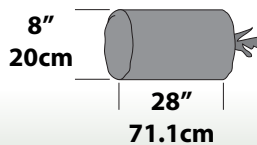

7X7
 lb. MAX 9 lb 8 oz
 kg. MIN 9 lb
 MAX 4.08 kg
 MIN 4.31 kg

7X7

Fly 75D polyester Armatech 1500mm
Floor 75D polyester Armatech 1500mm
Breathability 68D breathable noseeum mesh
Frame Fiberglass

9x8
 lb. MAX 16 lb 8 oz
 kg. MIN 16 lb
 MAX 7.5 kg
 MIN 7.25 kg

9x8

Fly 75D polyester Armatech 1500mm
Floor 75D polyester Armatech 1500mm
Breathability 68D breathable noseeum mesh
Frame Fiberglass

8x11
 lb. 19 lb 10 oz
 kg. 8.7 kg

8x11

Fly 75D polyester Armatech 1500mm
Floor 75D polyester Armatech 1500mm
Breathability 68D breathable noseeum mesh
Frame Fiberglass