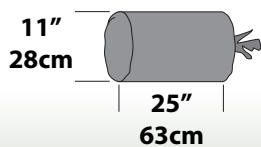

RECREATIONAL Family**Grand Manan 9****Category Recreational family summer**

- Great new family tent with full fly sheet coverage
- Two doors, both with protective vestibules
- Eureka's innovative side fly roll up feature for the best ventilation on warm summer nights
- Straight lower walls increase functional interior volume
- Awning Poles optional
- Optional footprints available

Fly	75D polyester STORMSHIELD 1200mm
Floor	150D polyester 2000mm
Breathability	68D polyester
Frame	11mm & 12.7mm Fiberglass