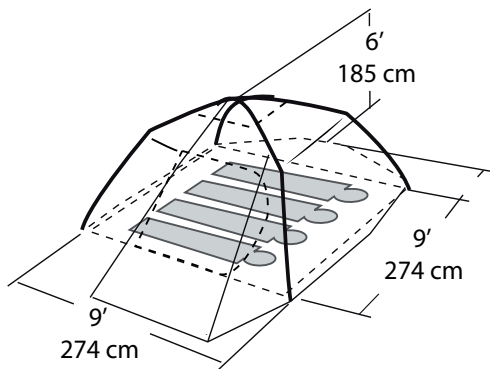

RECREATIONAL Family**Grand Manan 9****Category Recreational family summer**

- Great new family tent with full fly sheet coverage
- Two doors, both with protective vestibules
- Eureka's innovative side fly roll up feature for the best ventilation on warm summer nights
- Straight lower walls increase functional interior volume
- Awning Poles optional
- Optional footprints available

Fly	75D polyester STORMSHIELD 1200mm
Floor	150D polyester 2000mm
Breathability	68D polyester
Frame	11mm & 12.7mm Fiberglass