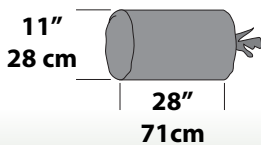

RECREATIONAL Family**Canyon 1312,
1512**Category Recreational family summer

- Straight wall design maximizes internal volume
- Combination of roof fiberglass poles with steel wall poles makes for quick and easy assembly
- Detachable awning shades the entire front of the tent
- 2 rooms each with door entry.
- Removable room divider comes loaded with mesh storage pockets.
- Optional footprints available

Fly
Floor
Breathability
Frame

75D Armatex polyester 2000mm
150D Armatex heavy duty polyester 2000mm
68D breathable and noseum mesh
Steel wall and fiberglass roof poles