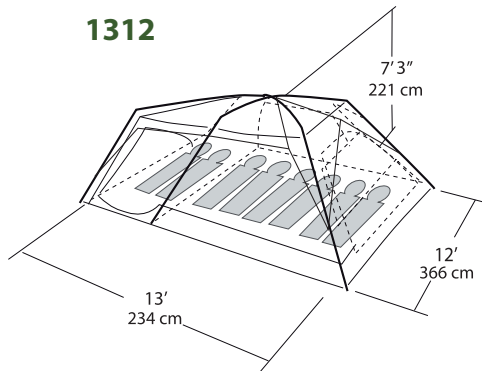

RECREATIONAL Family**Canyon 1312,
1512**Category Recreational family summer

- Straight wall design maximizes internal volume
- Combination of roof fiberglass poles with steel wall poles makes for quick and easy assembly
- Detachable awning shades the entire front of the tent
- 2 rooms each with door entry.
- Removable room divider comes loaded with mesh storage pockets.
- Optional footprints available

Fly
Floor
Breathability
Frame

75D Armatex polyester 2000mm
150D Armatex heavy duty polyester 2000mm
68D breathable and noseum mesh
Steel wall and fiberglass roof poles