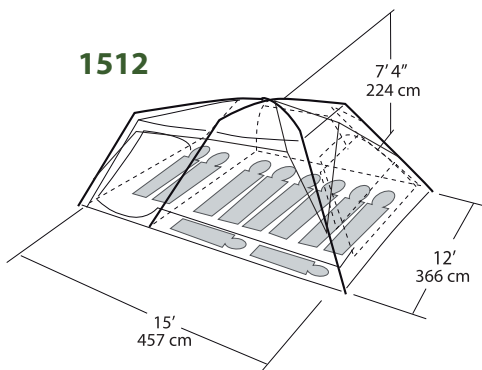

RECREATIONAL Family**Canyon 1312,
1512**Category Recreational family summer

- Straight wall design maximizes internal volume
- Combination of roof fiberglass poles with steel wall poles makes for quick and easy assembly
- Detachable awning shades the entire front of the tent
- 2 rooms each with door entry.
- Removable room divider comes loaded with mesh storage pockets.
- Optional footprints available

Fly
Floor
Breathability
Frame

75D Armatex polyester 2000mm
150D Armatex heavy duty polyester 2000mm
68D breathable and noseum mesh
Steel wall and fiberglass roof poles