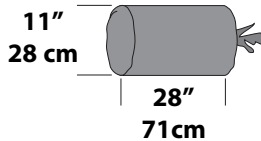

RECREATIONAL Family**Canyon 1312,
1512**Category Recreational family summer

- Straight wall design maximizes internal volume
- Combination of roof fiberglass poles with steel wall poles makes for quick and easy assembly
- Detachable awning shades the entire front of the tent
- 2 rooms each with door entry.
- Removable room divider comes loaded with mesh storage pockets.
- Optional footprints available

Fly
Floor
Breathability
Frame

75D Armatex polyester 2000mm
150D Armatex heavy duty polyester 2000mm
68D breathable and noseum mesh
Steel wall and fiberglass roof poles