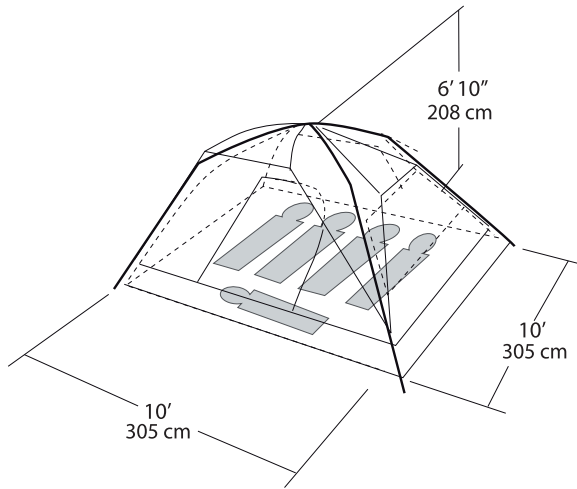

RECREATIONAL Family

Canyon 10

Category: recreational family summer

- Straight wall design maximizes internal volume
- Combination of roof fiberglass poles with steel wall poles makes for quick and easy assembly
- Four windows ensure air flow
- Complete with organizer gear loft
- Optional footprints available

MAX 23 lb 6 oz
MAX 10.6 kg

Fly
Floor
Breathability
Frame

75D Armatex polyester 2000mm
150D Armatex heavy duty polyester 2000mm
68D breathable and noseum mesh
Steel wall and fiberglass roof poles