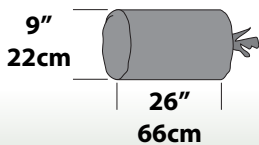

RECREATIONAL Family

Canyon 10

Category: recreational family summer

- Straight wall design maximizes internal volume
- Combination of roof fiberglass poles with steel wall poles makes for quick and easy assembly
- Four windows ensure air flow
- Complete with organizer gear loft
- Optional footprints available

MAX 23 lb 6 oz
MAX 10.6 kg

Fly
Floor
Breathability
Frame

75D Armatex polyester 2000mm
150D Armatex heavy duty polyester 2000mm
68D breathable and noseum mesh
Steel wall and fiberglass roof poles